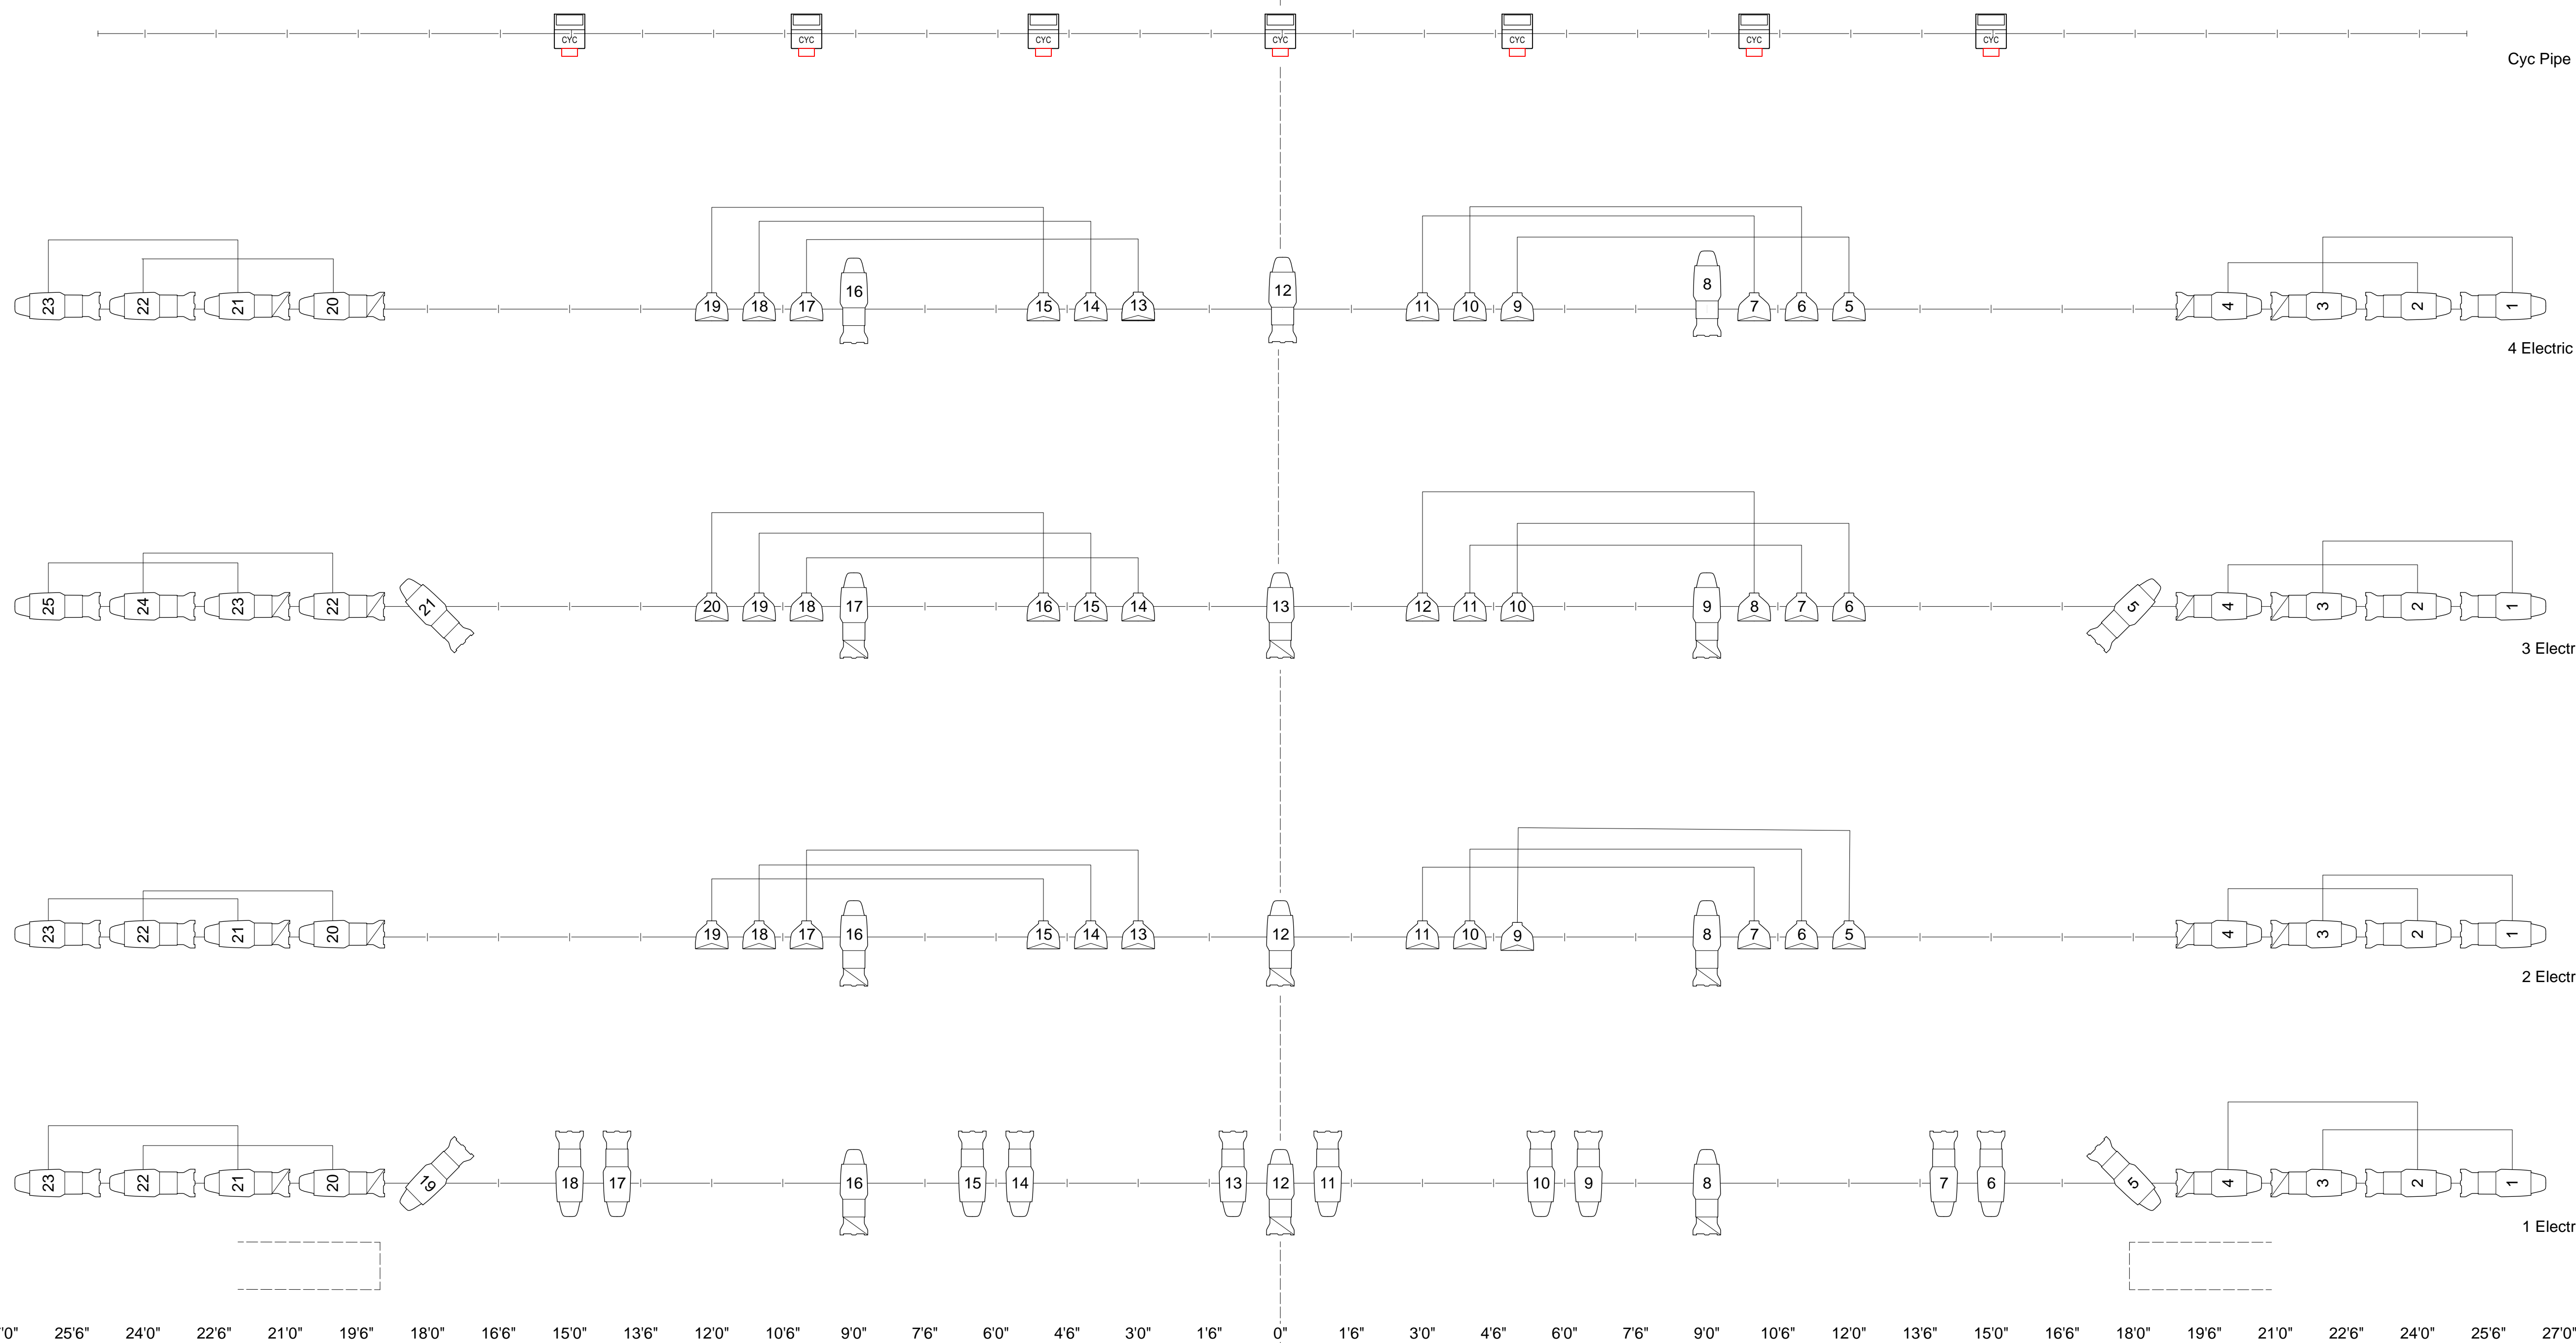

-  ETC Source 4 36° 575w
-  ETC Source 4 26° 575w
-  ETC Source 4 19° 575w
-  ETC Source 4 15-30 Zoom 575w
-  ETC Source 4 25-50 Zoom 575w
-  ETC Source 4 PAR VNSP 575W
-  ETC Source 4 PAR WFL 575w
-  ETC ColorSource Cyc 133w

- Cyc 25'-10"
- Traveler 24'-3"
- Empty Pipe 21'-10"
- Cyc Light Pipe 20'-11"
- #4 Electric 19'-3"
- #4 Border 17'-10"
- Empty Pipe 16'-9"
- #3 Electric 14'-7"
- #3 Border 12'-7"
- Empty Pipe 11'-6"
- #2 Electric 8'-9"
- #2 Border and Legs 7'-6"
- Movie Screen 5'-7"
- #1 Electric 4'-0"
- #1 Border 2'-7"
- House Curtain 1'-4"
- Plaster Line 0'-0"

HL Box Boom

HR Box Boom

FOH Cove

Miller Center for the Arts At Reading Area Community College		
Drawn August 2018	1/2" = 1'0"	