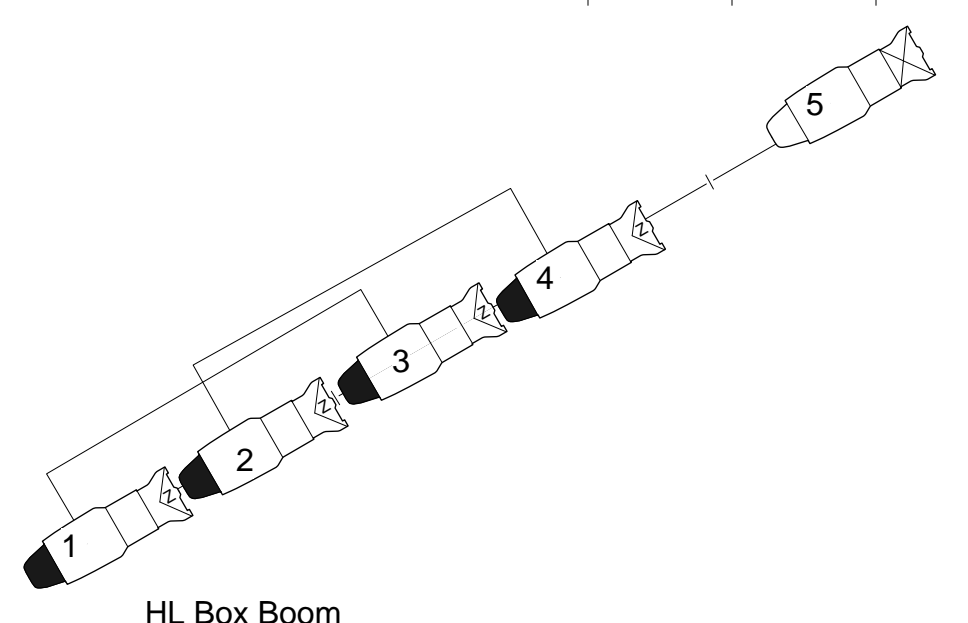

-  ETC Source 4 36° 575w
-  ETC Source 4 26° 575w
-  ETC Source 4 19° 575w
-  ETC Source 4 15-30 Zoom 575w
-  ETC Source 4 25-50 Zoom 575w
-  ETC Source 4 PAR VNSP 575W
-  ETC Source 4 PAR WFL 575w
-  ETC ColorSource Cyc 133w

- Cyc 25'-10"
- Traveler 24'-3"
- Empty Pipe 21'-10"
- Cyc Light Pipe 20'-11"
- #4 Electric 19'-3"
- #4 Border 17'-10"
- Empty Pipe 16'-9"
- #3 Electric 14'-7"
- #3 Border 12'-7"
- Empty Pipe 11'-6"
- #2 Electric 8'-9"
- #2 Border and Legs 7'-6"
- Movie Screen 5'-7"
- #1 Electric 4'-0"
- #1 Border 2'-7"
- House Curtain 1'-4"
- Plaster Line 0'-0"

HL Box Boom

HR Box Boom

FOH Cove

Miller Center for the Arts At Reading Area Community College		
Drawn August 2018	1/2" = 1'0"	